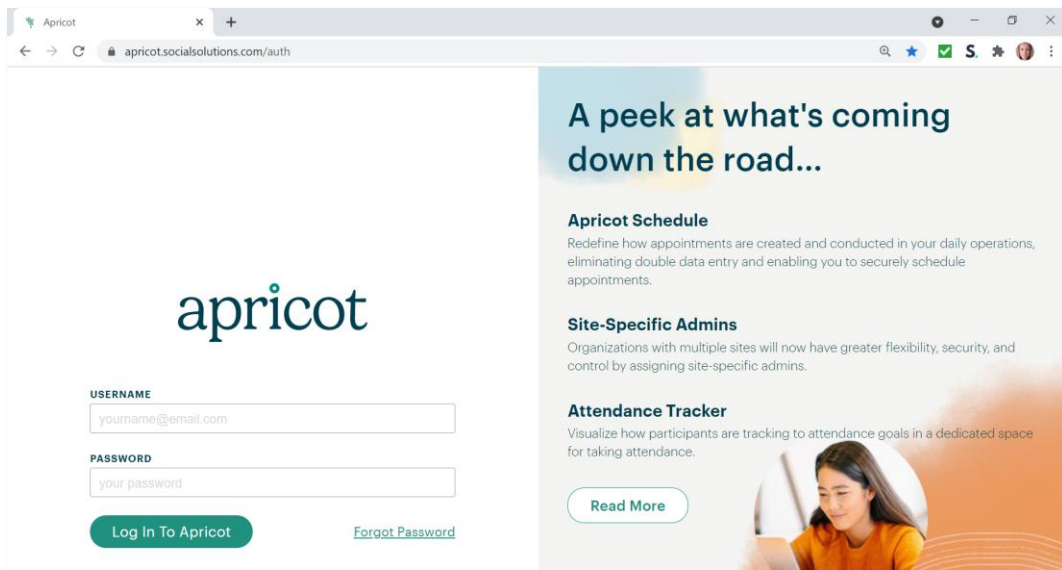

Therapy Dog Application Troubleshooting Steps

If you are being directed to a **login page** when attempting to complete Freedom Service Dog's online Therapy Application, follow the steps below to troubleshoot.

Step 1: Using Chrome, open a new incognito window.

Step 2: Copy and paste the following URL into the incognito address bar. (Note: DO NOT click the link below; highlight the text and copy/paste.)

https://apricot.socialsolutions.com/auth/autologin/org_id/3124/hash/536b86b7b90dae96a60589e01a4630be9bad6e73