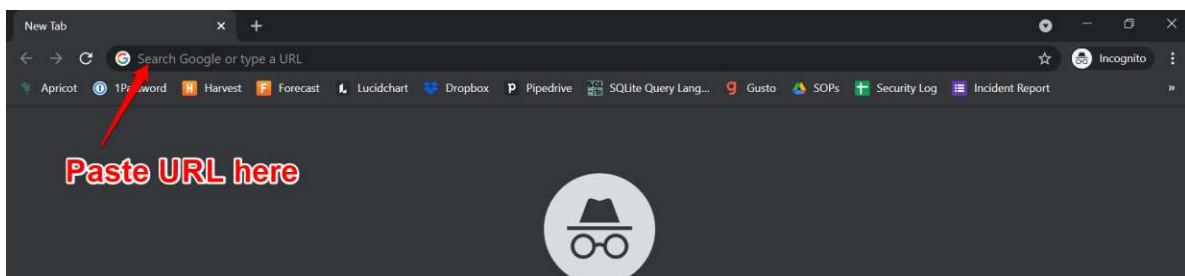

Therapy Dog Application Troubleshooting Steps

If you are being directed to a **login page** when attempting to complete Freedom Service Dog's online Therapy Application, follow the steps below to troubleshoot.

Step 1: Using Chrome, open a new incognito window.

Step 2: Copy and paste the following URL into the incognito address bar. (Note: DO NOT click the link below; highlight the text and copy/paste.)

https://apricot.socialsolutions.com/auth/autologin/org_id/3124/hash/536b86b7b90dae96a60589e01a4630be9bad6e73