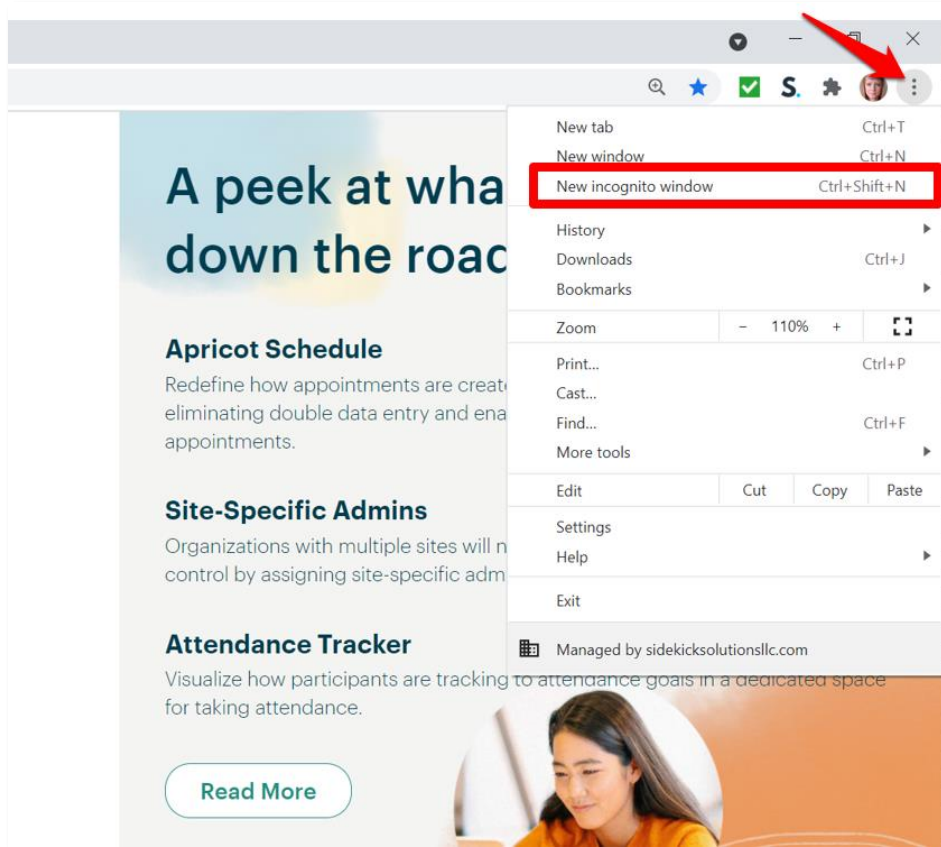

Step 2: Copy and paste the following URL into the incognito address bar. (Note: DO NOT click the link below; highlight the text and copy/paste.)

<https://apricot.socialsolutions.com/auth/autologin/org_id/3124/hash/536b86b7b90dae96a60589e01a4630be9bad6e73>